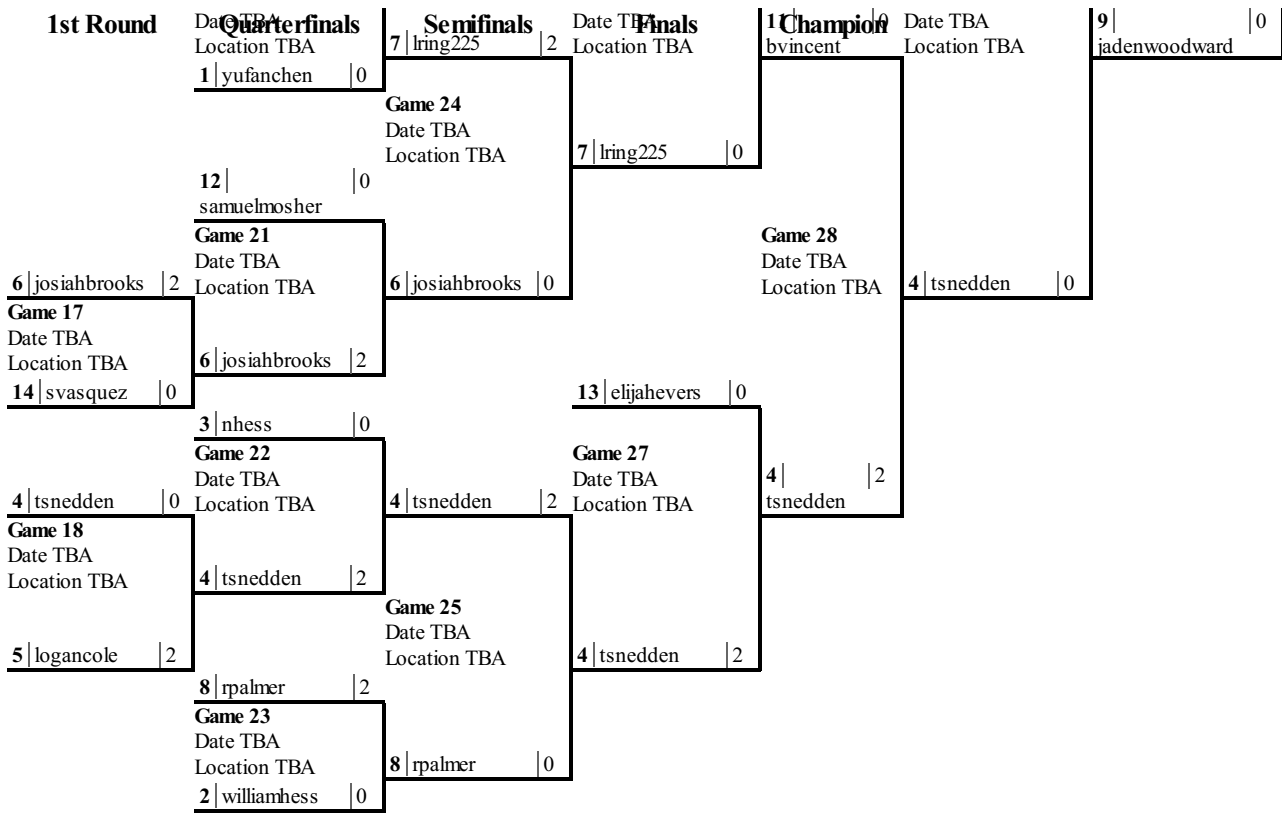

Bracket

***Game only if required**

Game 31 Date TBA Location TBA (Champion) L30
--