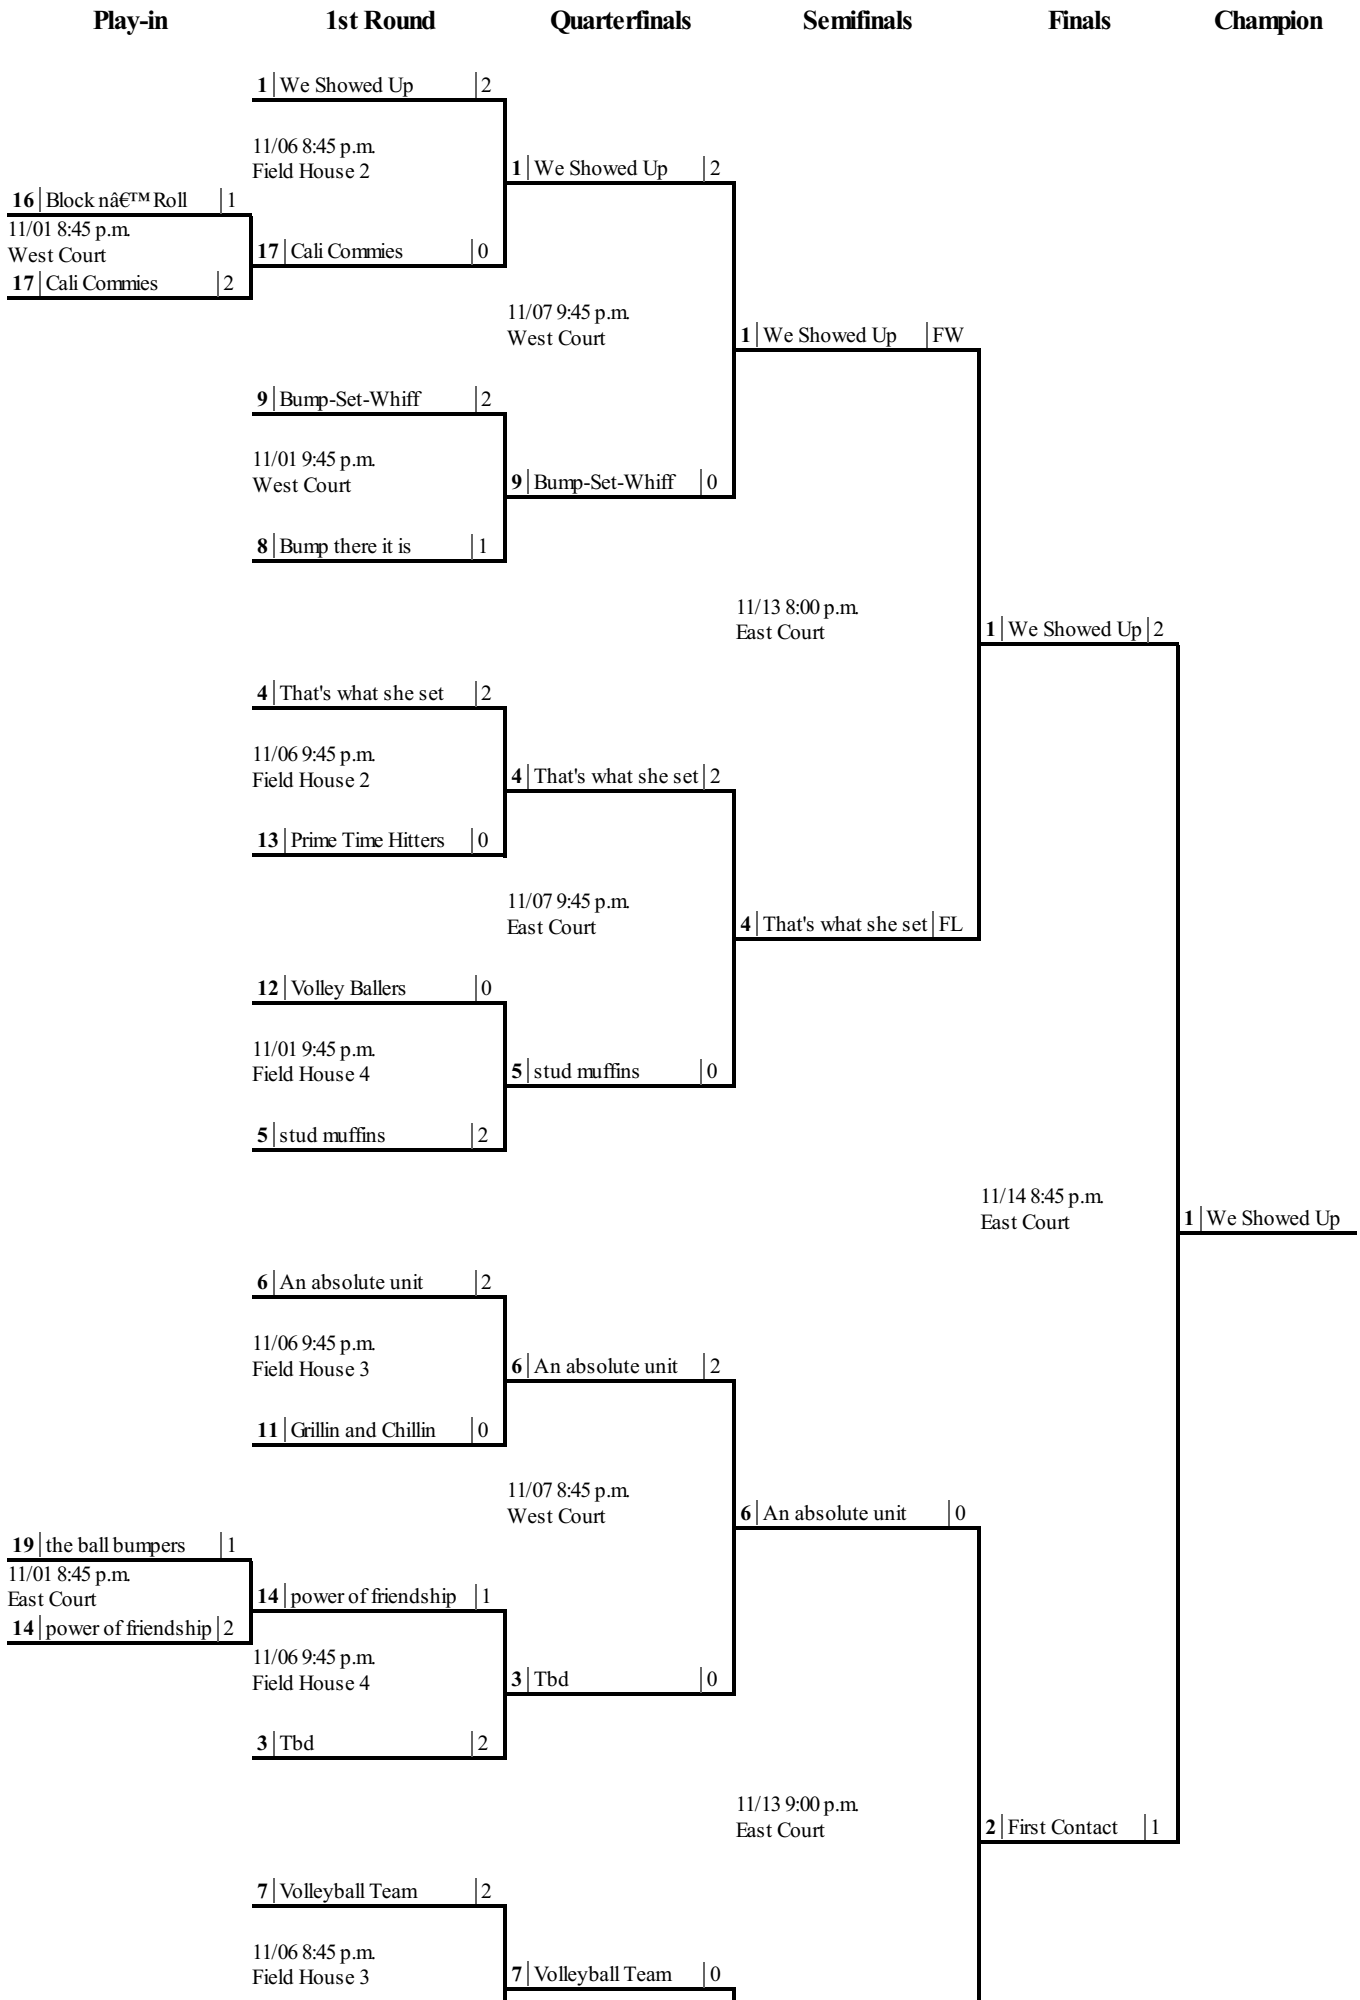

Bracket

Play-in

1st Round

Quarterfinals

Semifinals

Finals

Champion

10 | VerticallyChallenged | 1

11/07 8:45 p.m.
East Court

2 | First Contact | 2

18 | Molly Filpus | 2

11/01 9:45 p.m.
East Court

18 | Molly Filpus | 0

15 | Community Service | 0

11/06 8:45 p.m.
Field House 4

2 | First Contact | 2