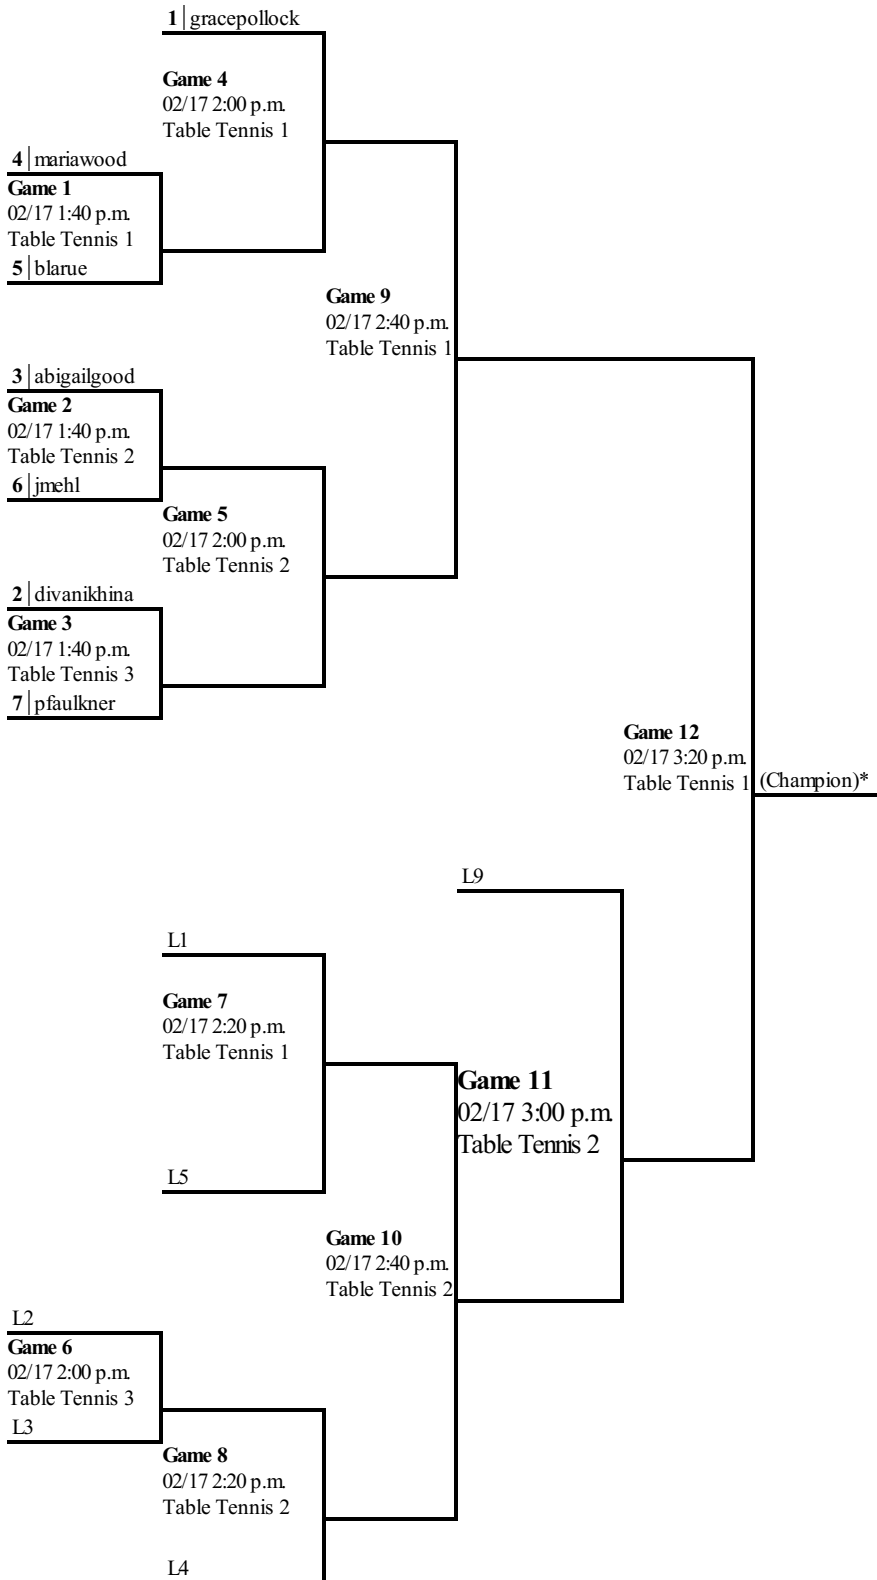

Bracket

Quarterfinals Semifinals Finals Champion

***Game only if required**

Game 13
02/17 3:40 p.m.
Table Tennis 1 (Champion)
L12