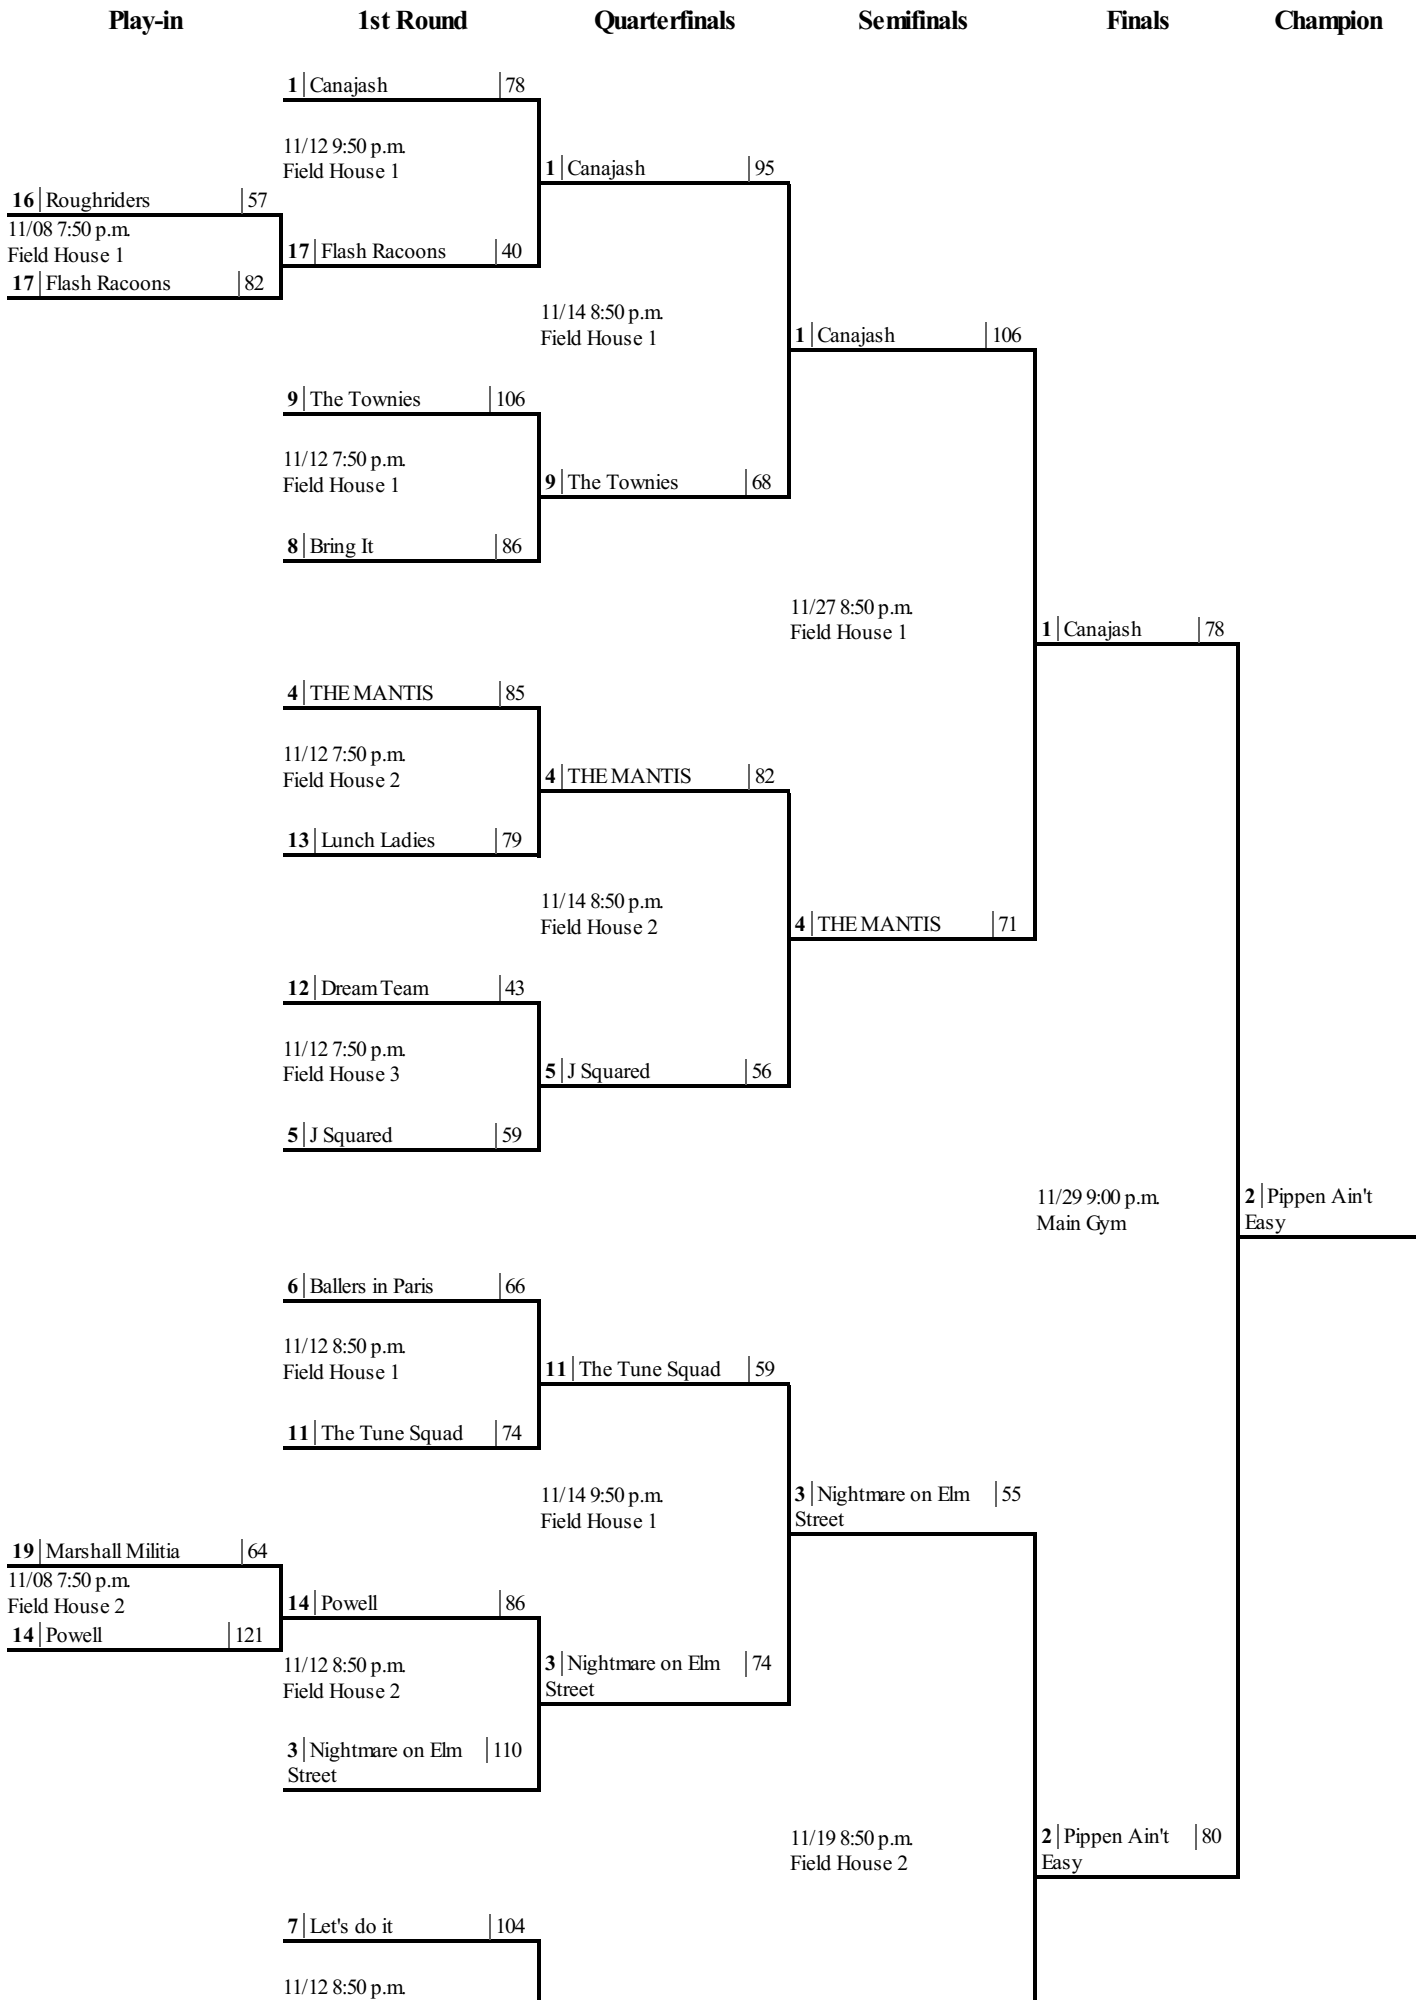

Bracket

Play-in

1st Round

Quarterfinals

Semifinals

Finals

Champion

10 | Tune Squad | 88

11/14 9:50 p.m.
Field House 2

2 | Phippen Ain't Easy | 78

18 | The GIG | FW
11/08 7:50 p.m.
Field House 3
15 | Deep Dish Team | FL
Supreme

18 | The GIG | FL

11/12 9:50 p.m.
Field House 2

2 | Phippen Ain't Easy | 89