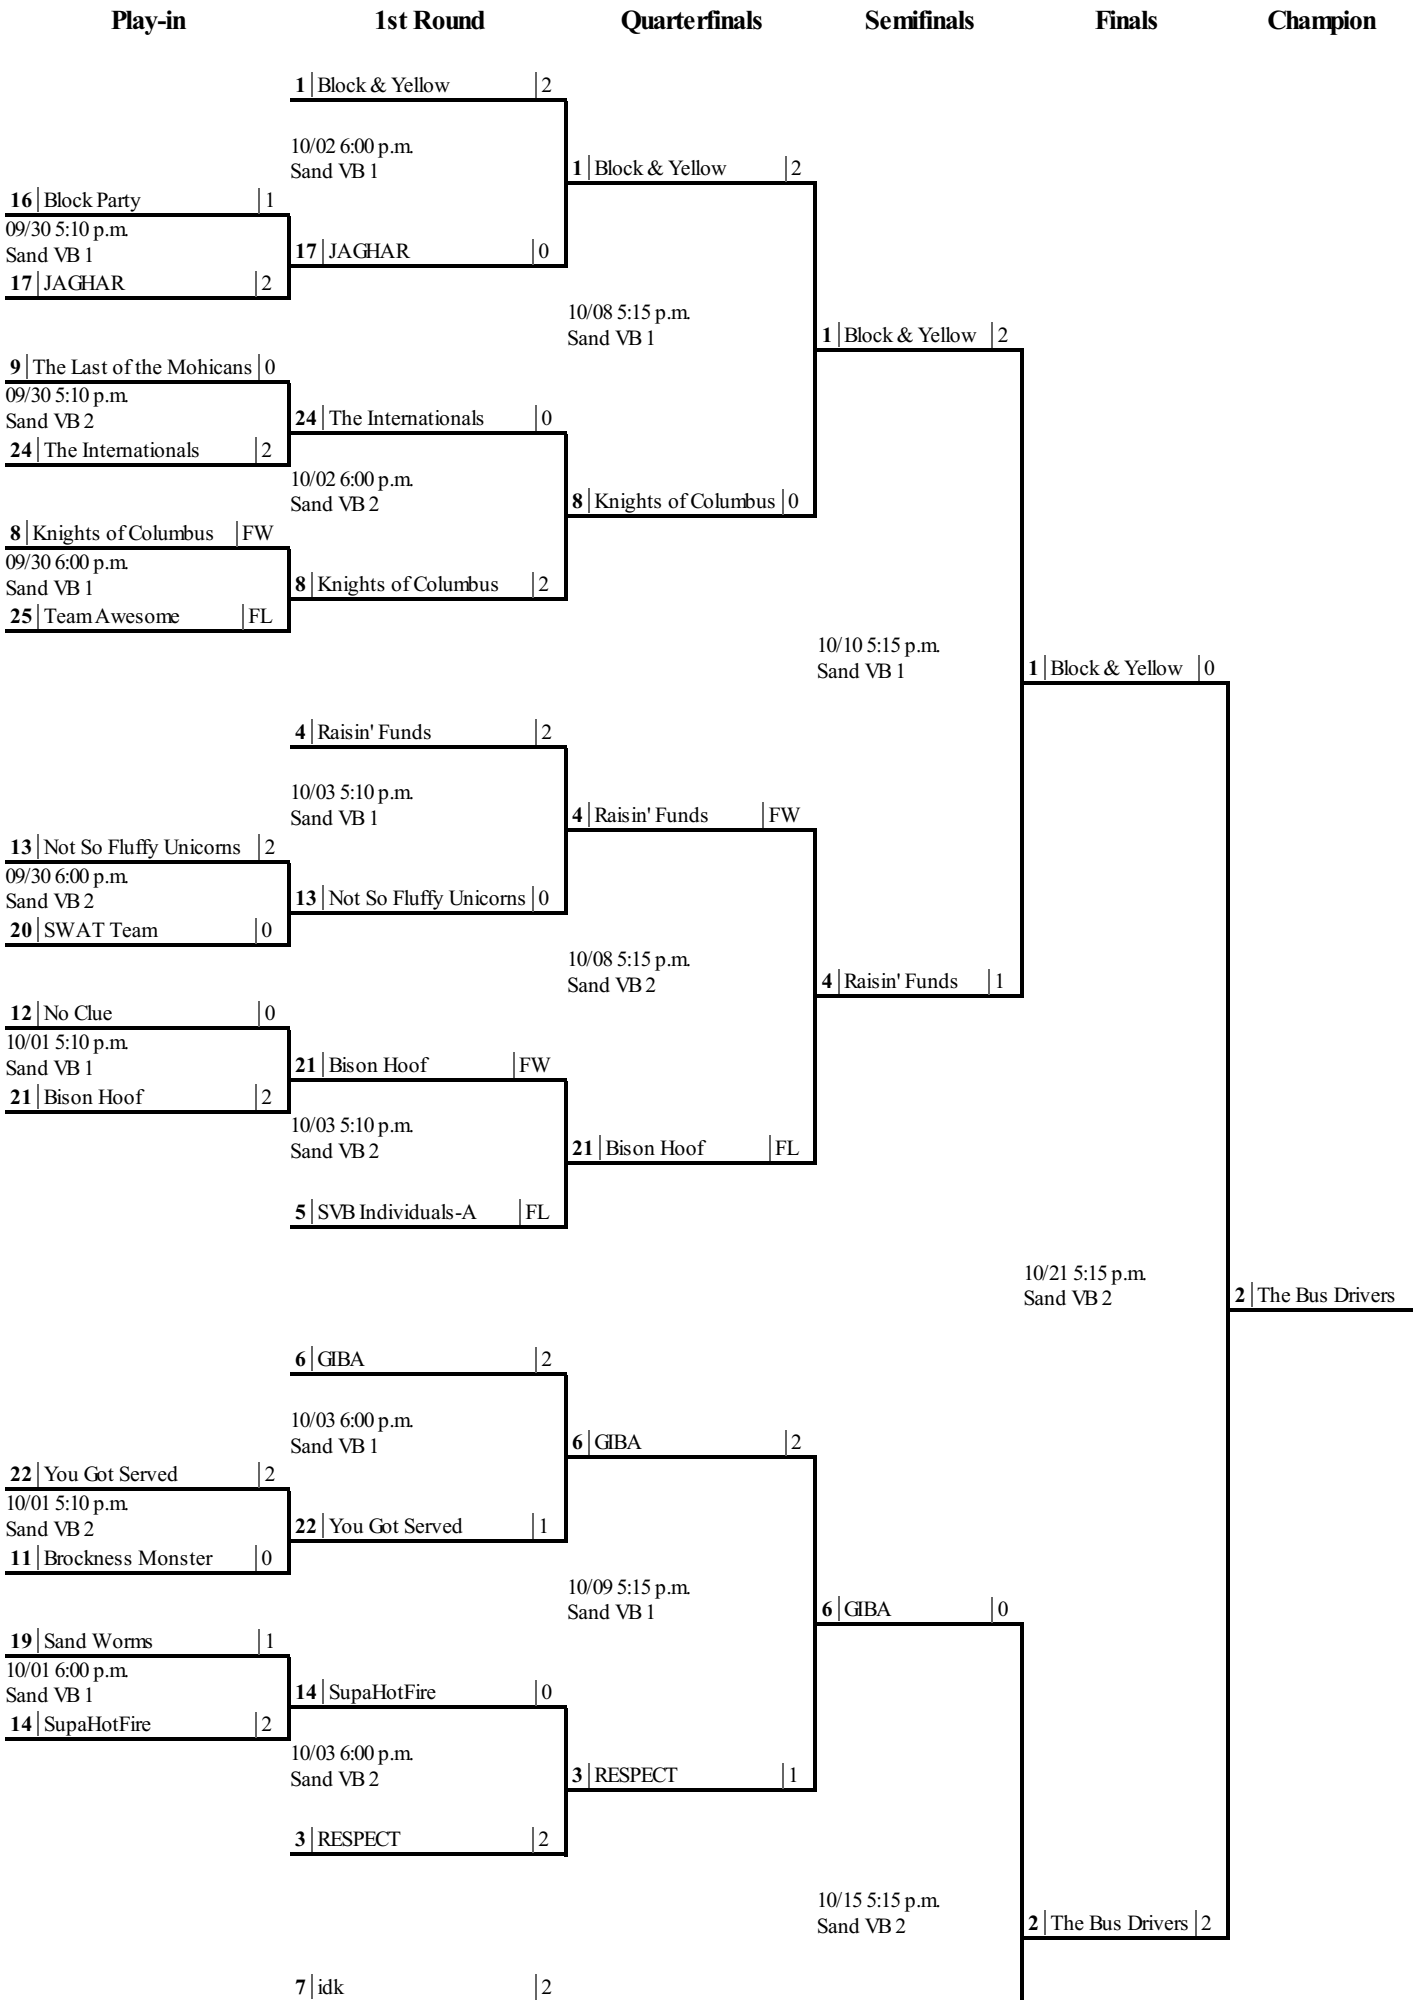

Bracket

Play-in

1st Round

Quarterfinals

Semifinals

Finals

Champion

10/07 5:10 p.m.
Sand VB 1

7 | idk | 1

23 | Awkward Squad | 0

10/01 6:00 p.m.
Sand VB 2

10 | I'd Hit That | 0

10 | I'd Hit That | 2

10/09 5:15 p.m.
Sand VB 2

2 | The Bus Drivers | 2

18 | Dinner is Served | 2