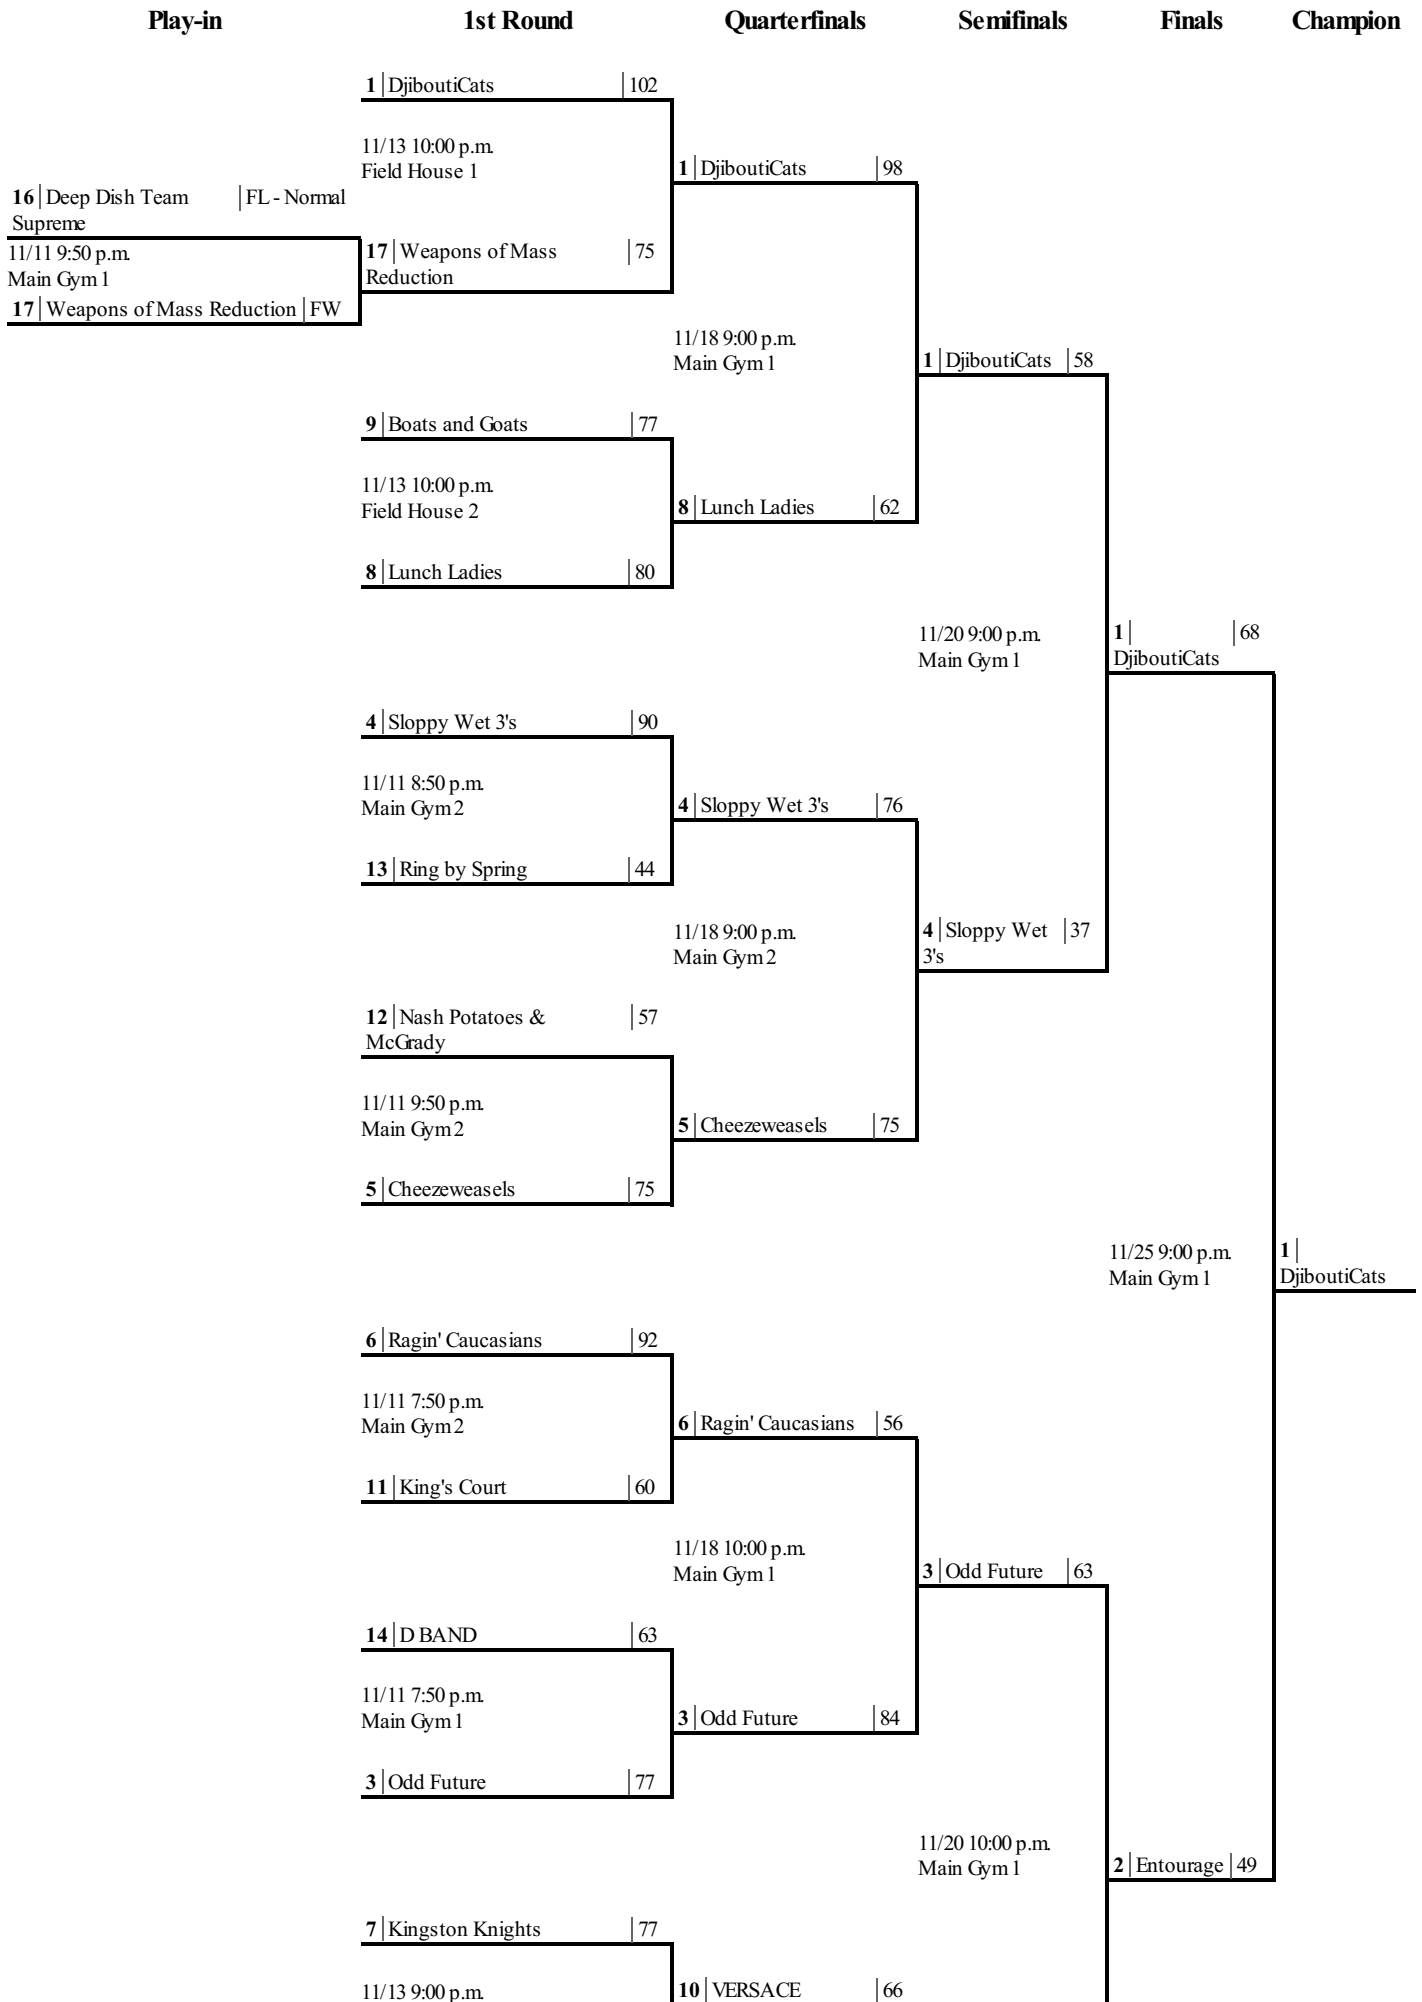

Bracket

Play-in

1st Round

Field House 1
10 | VERSACE VERSACE | 81

15 | Mike and Ike | 70

11/13 9:00 p.m.
Field House 1

2 | Entourage | 82

Quarterfinals

VERSACE
11/18 10:00 p.m.
Main Gym 2
2 | Entourage | 73

Semifinals

2 | Entourage | 65

Finals

Champion