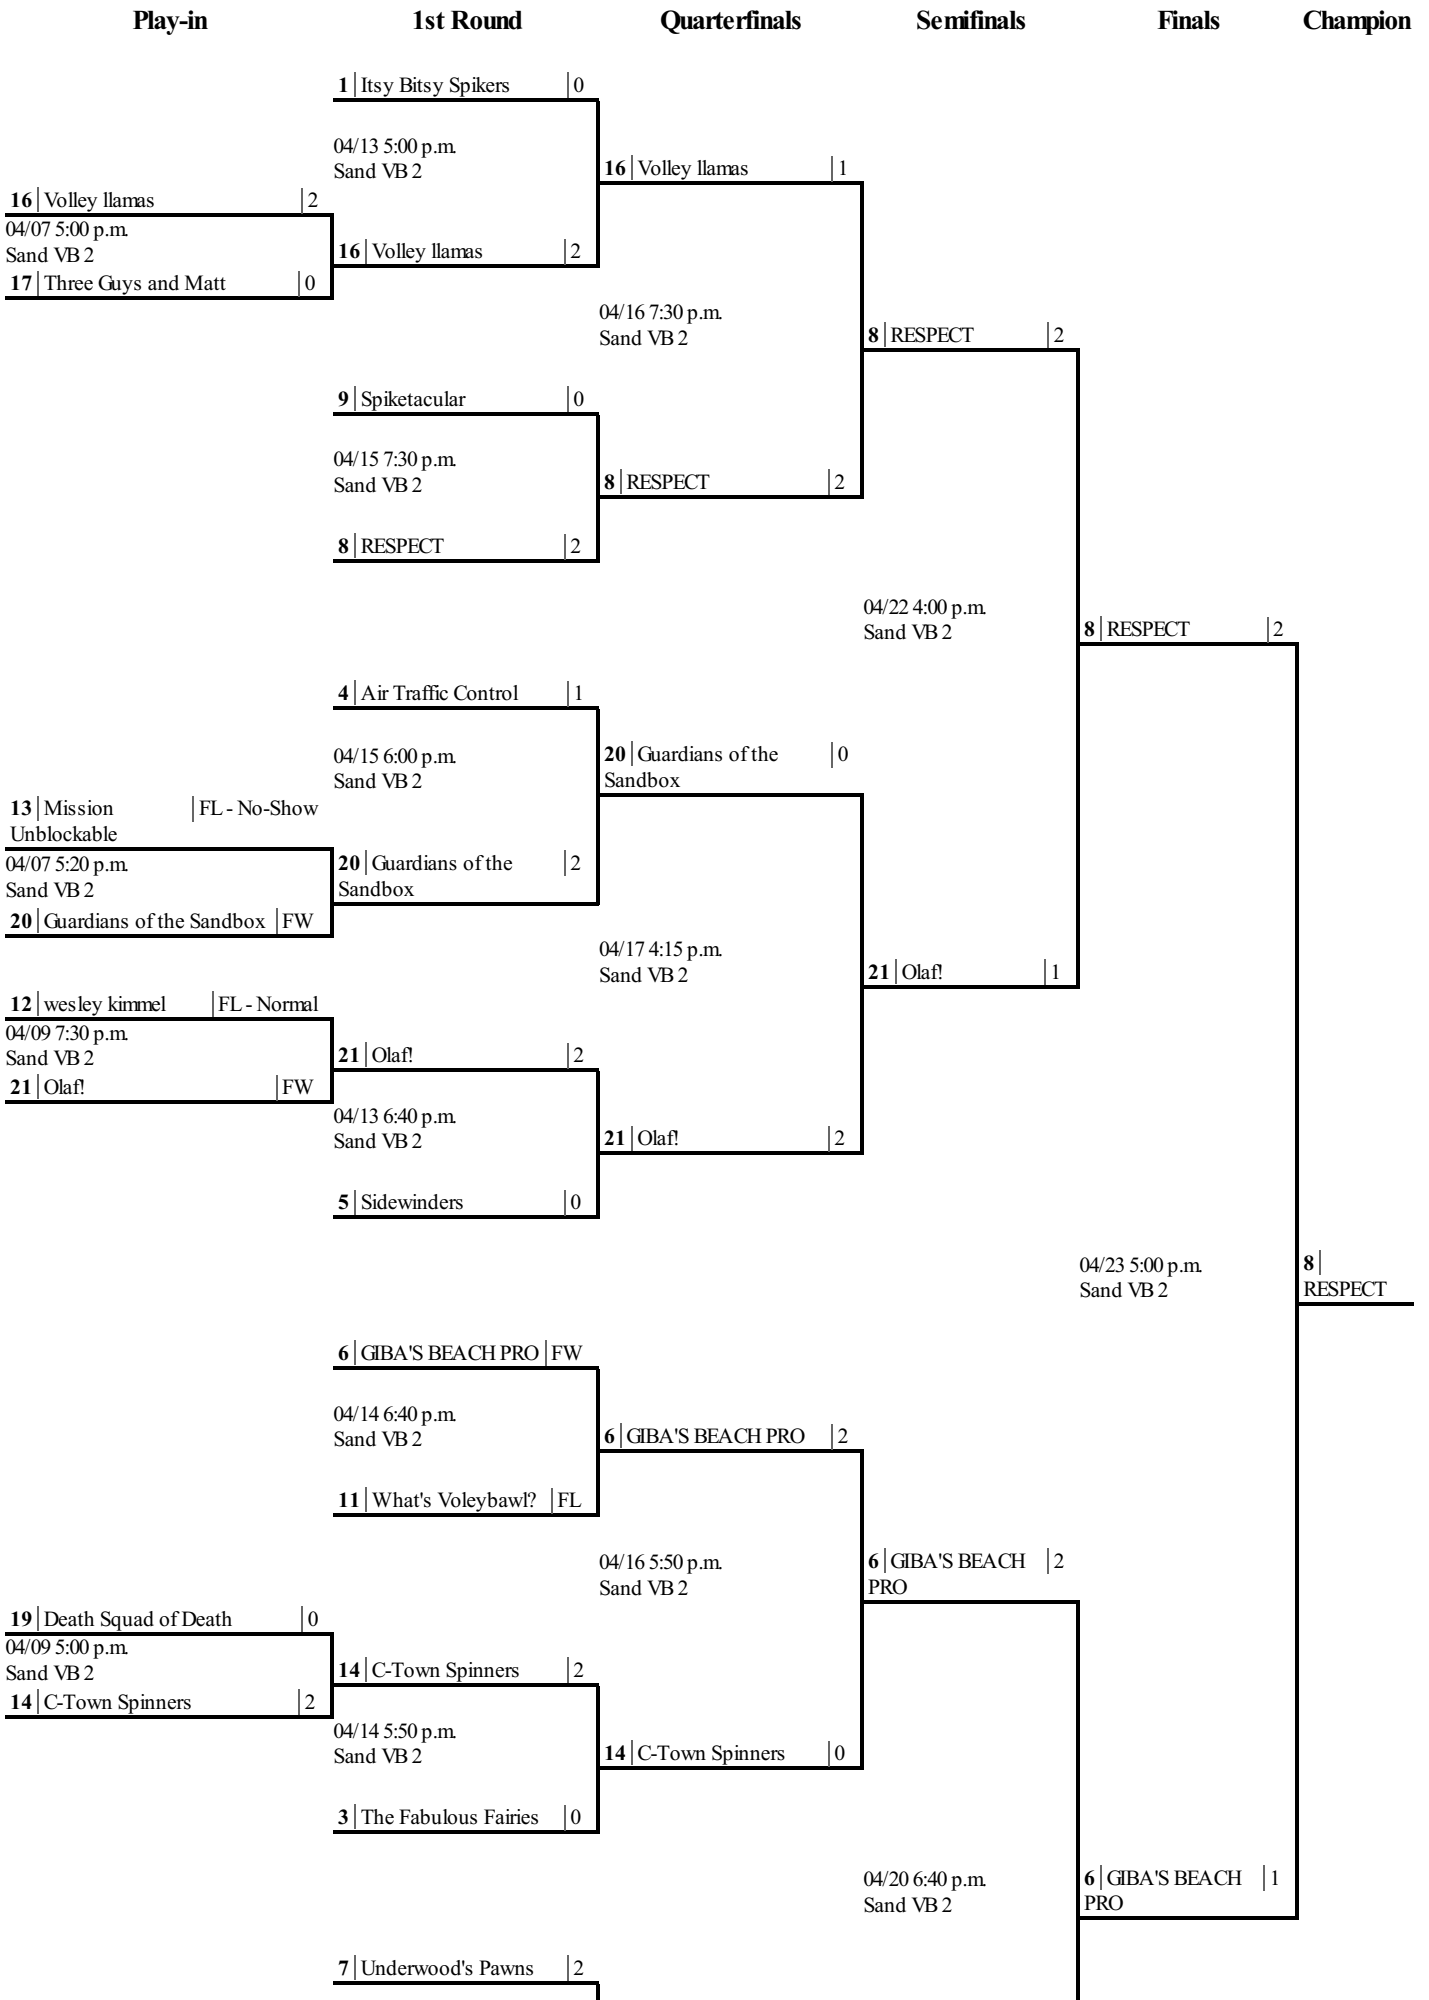

Bracket

Play-in

1st Round

Quarterfinals

Semifinals

Finals

Champion

04/14 7:30 p.m.
Sand VB 2