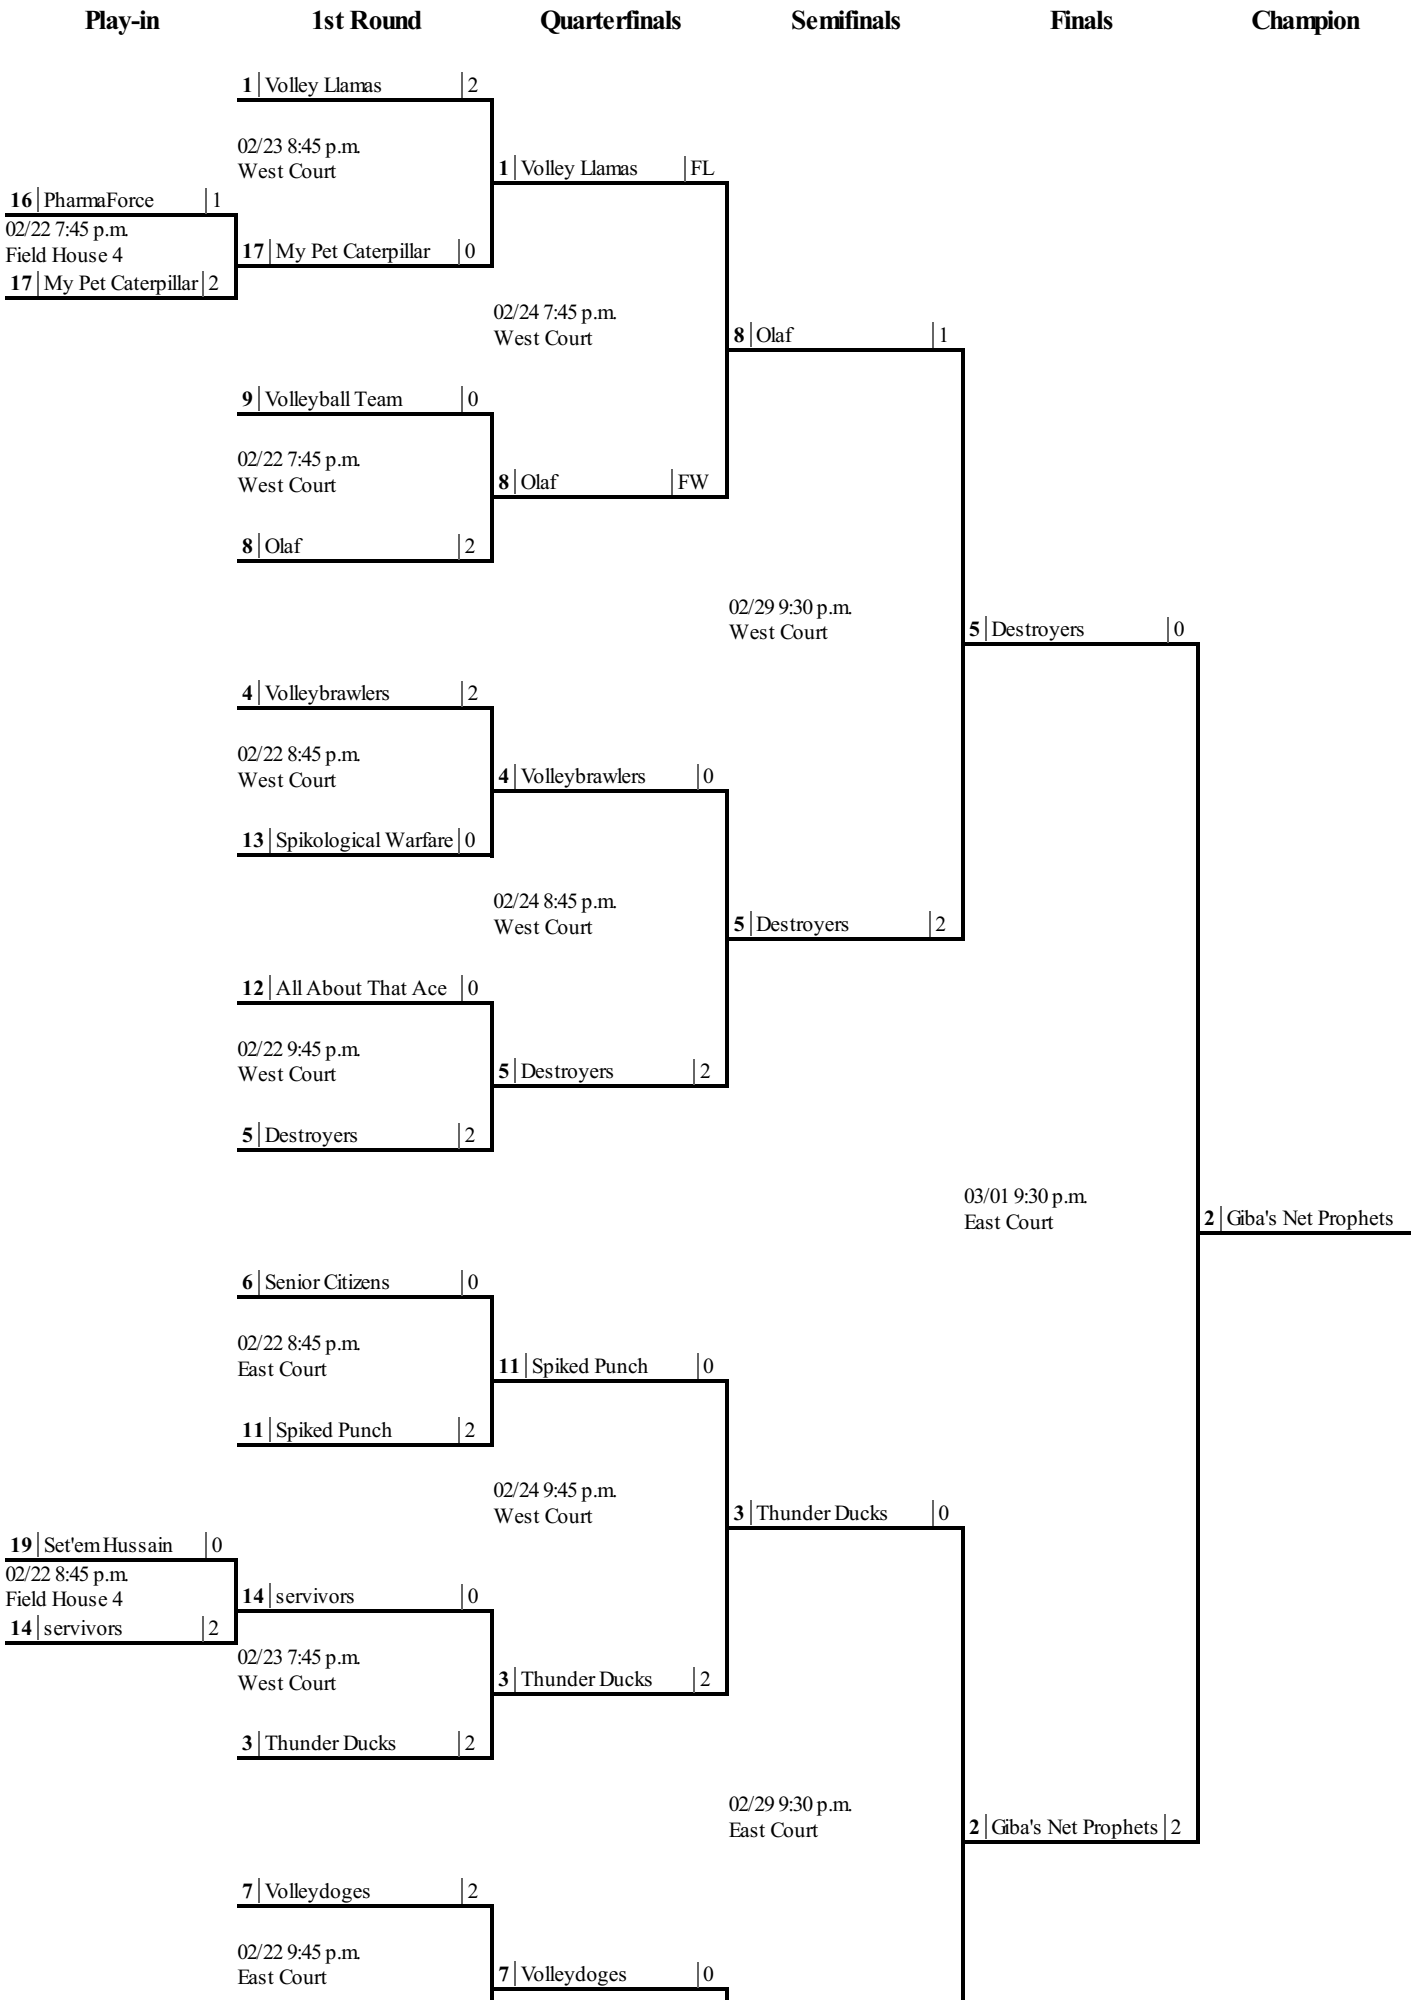

# Bracket

**Play-in**

**1st Round**

**Quarterfinals**

**Semifinals**

**Finals**

**Champion**

10 | Full Potatoes | 0

02/29 7:45 p.m.  
East Court

2 | Giba's Net Prophets | 2

18 | Set for Life | FL

02/22 9:45 p.m.  
Field House 4

15 | EAT JAM JJ | 0

15 | EAT JAM JJ | FW

02/23 9:45 p.m.  
West Court

2 | Giba's Net Prophets | 2