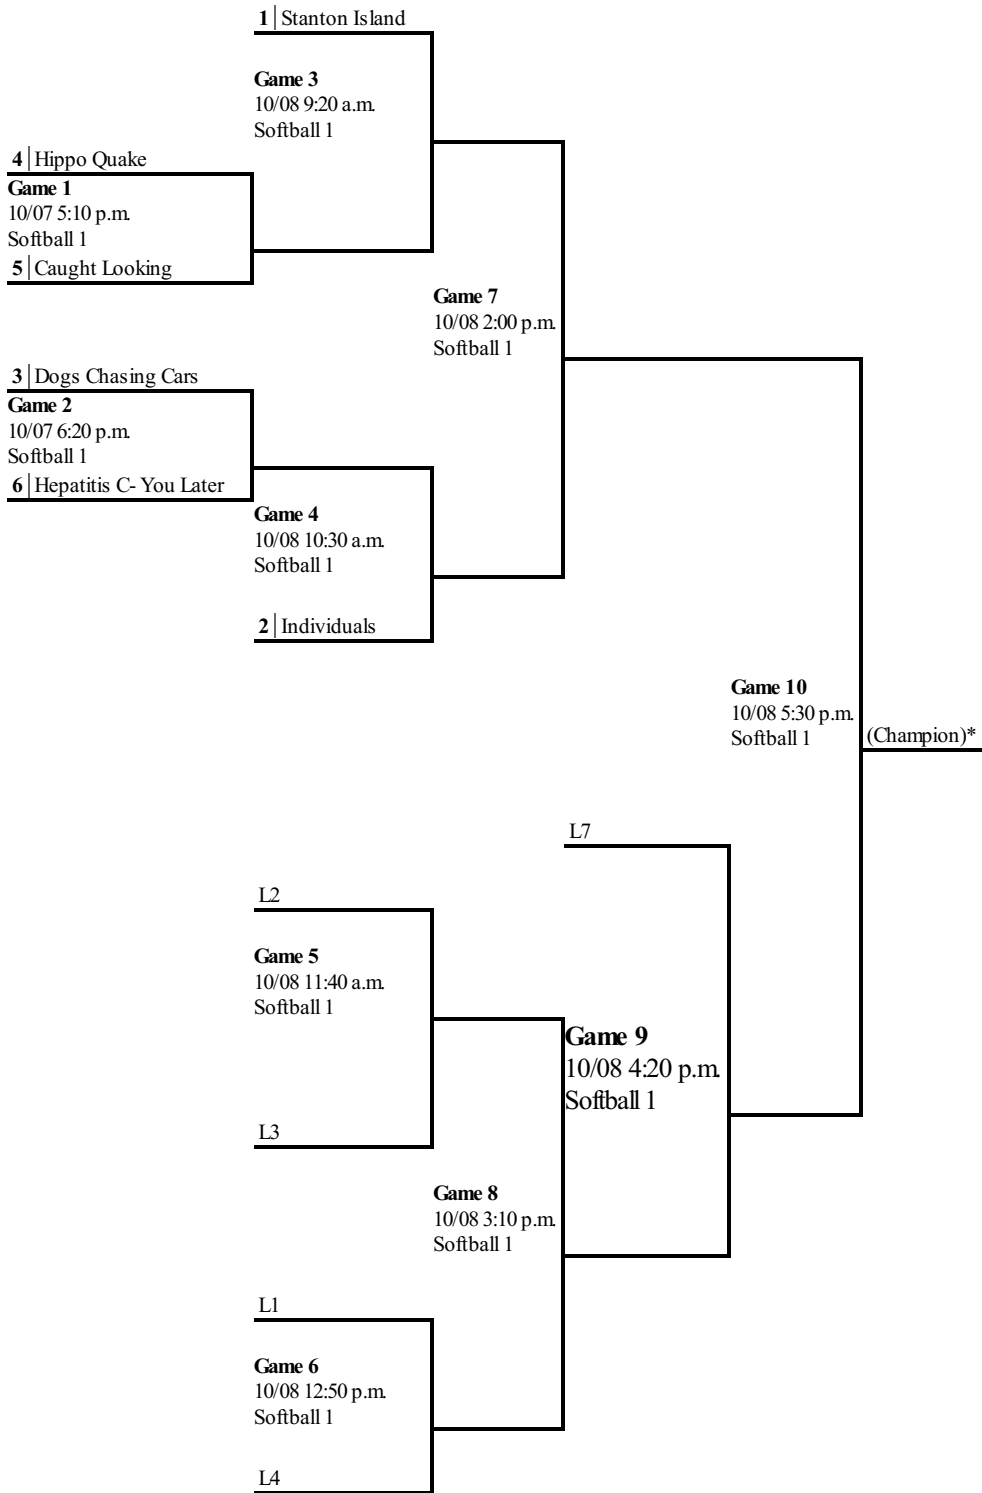

Bracket

Quarterfinals

Semifinals

Finals

Champion

***Game only if required**

Game 11
10/08 6:40 p.m.
Softball 1 (Champion)
L10