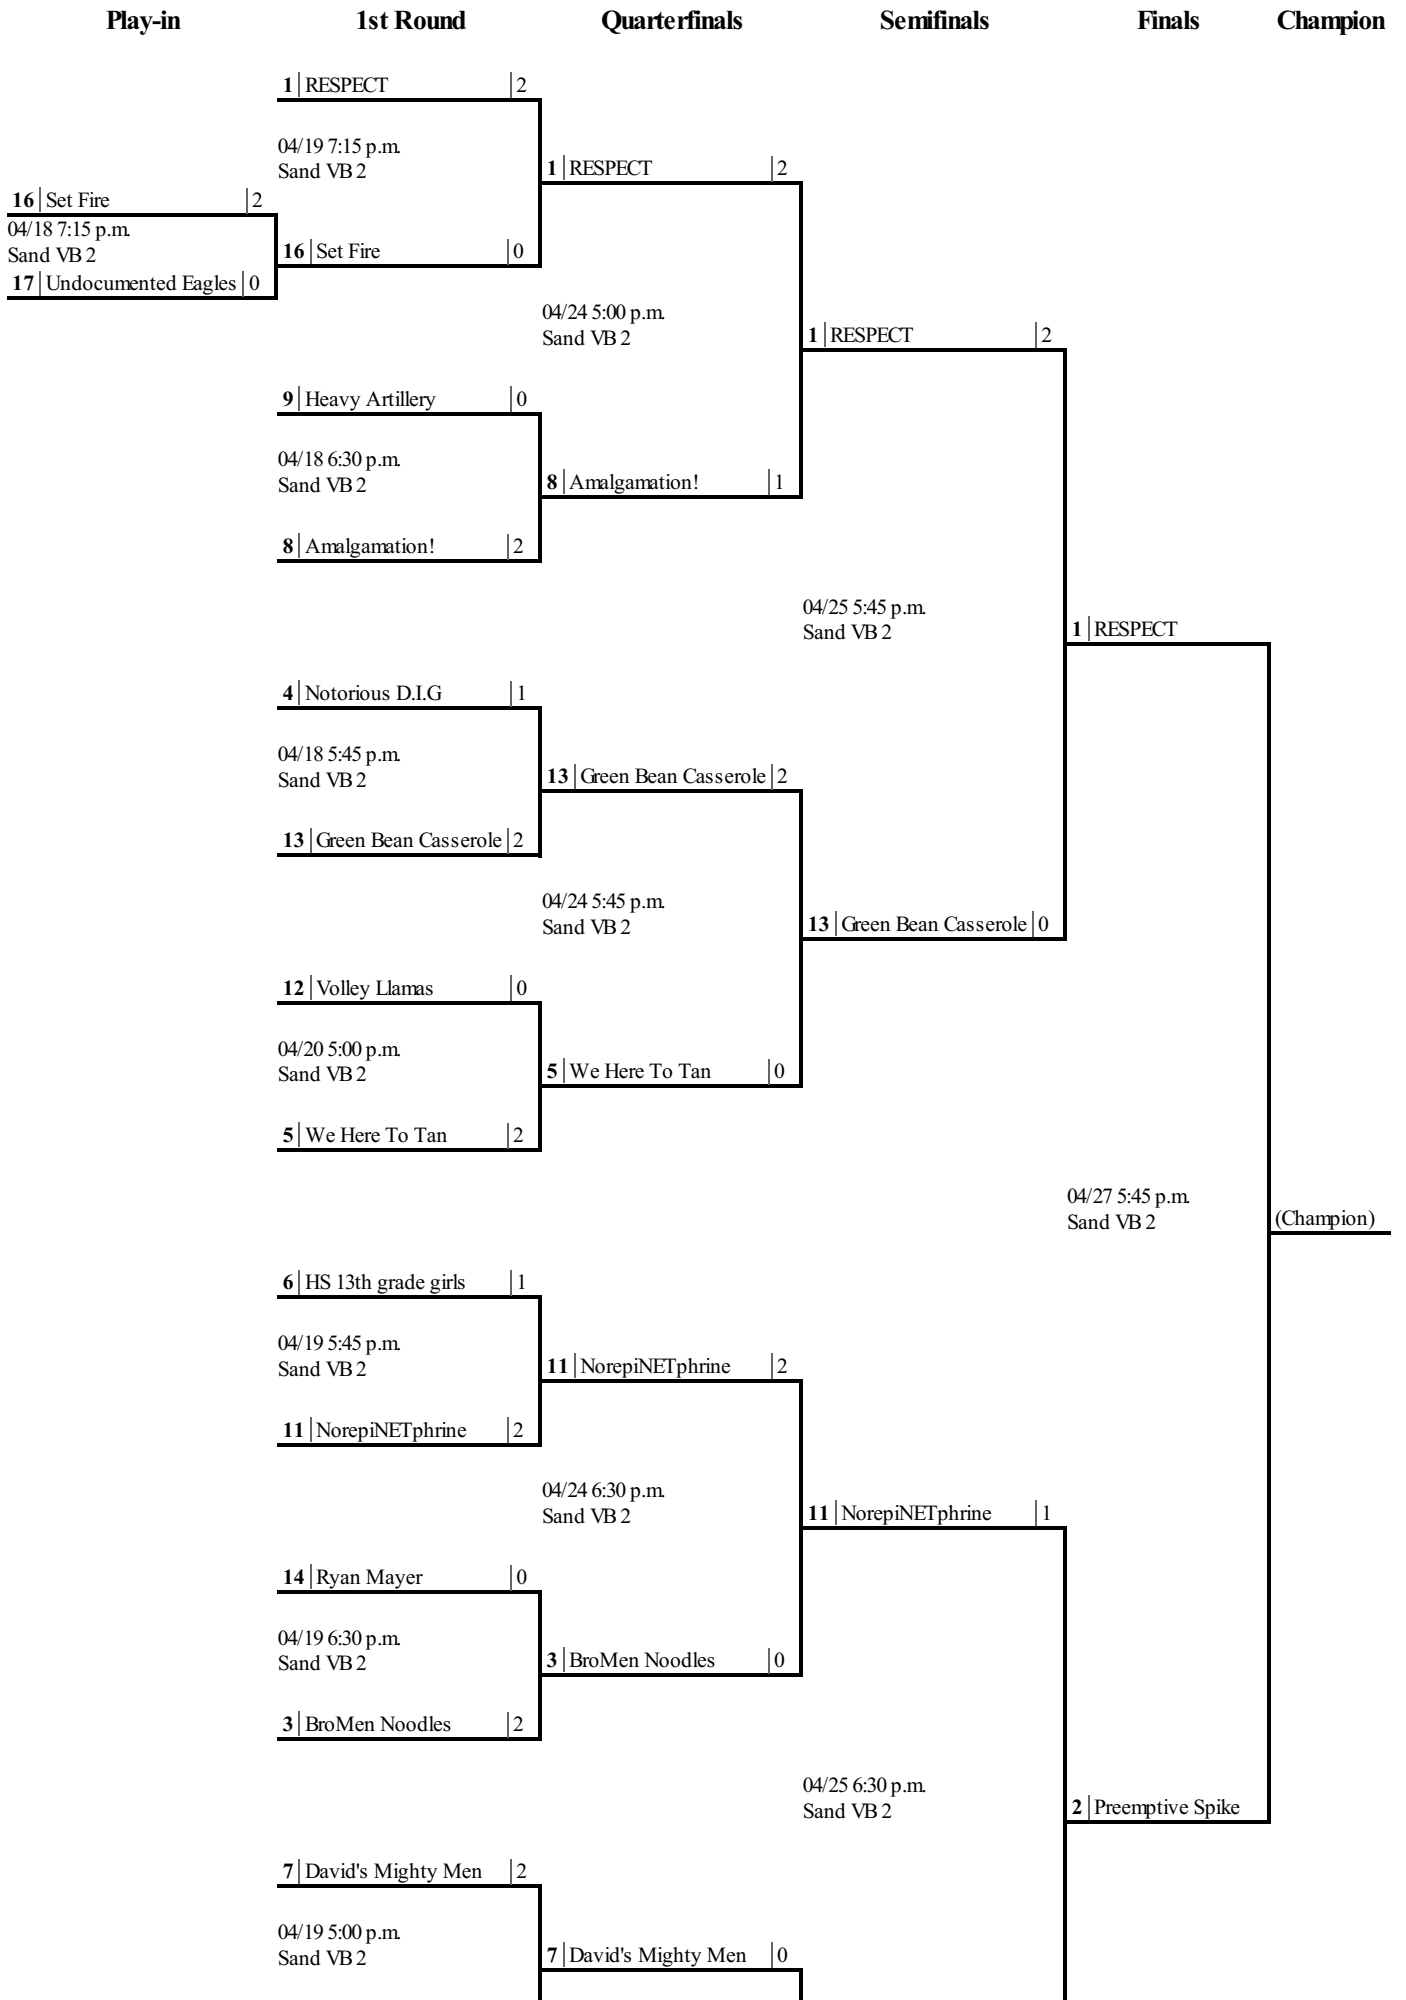

Bracket

Play-in

10 | Sand vs Round | 0

Quarterfinals

Semifinals

Finals

Champion

04/24 7:15 p.m.
Sand VB 2

2 | Preemptive Spike | 2

15 | Wet Willy | 0

04/20 5:45 p.m.
Sand VB 2

2 | Preemptive Spike | 2

2 | Preemptive Spike | 2