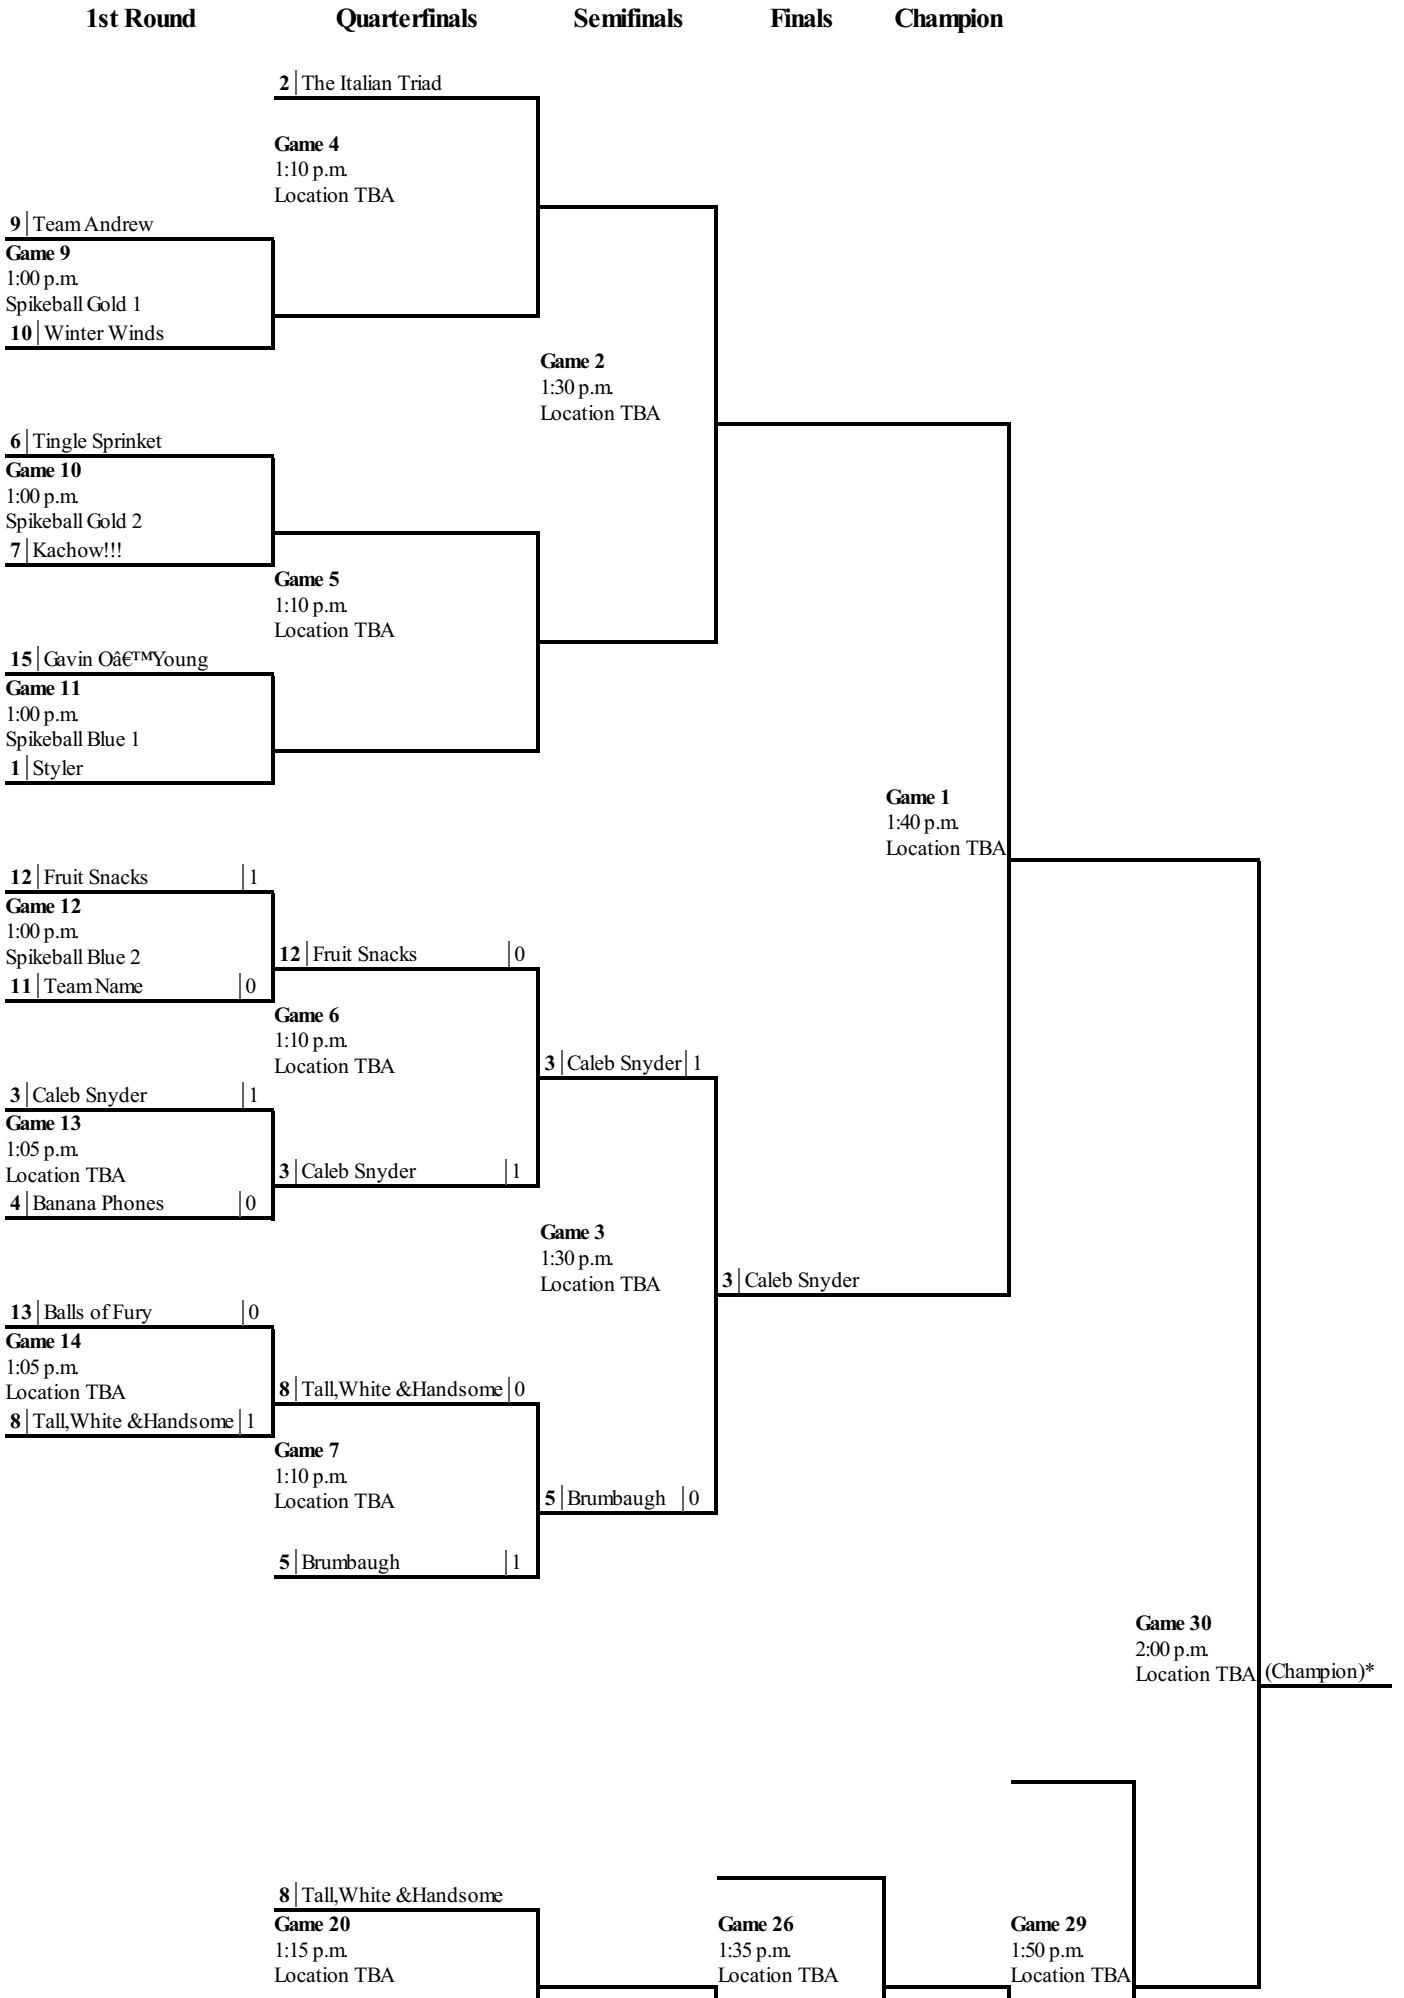

Bracket

***Game only if required**

Game 31 2:10 p.m. Location TBA (Champion) L30
