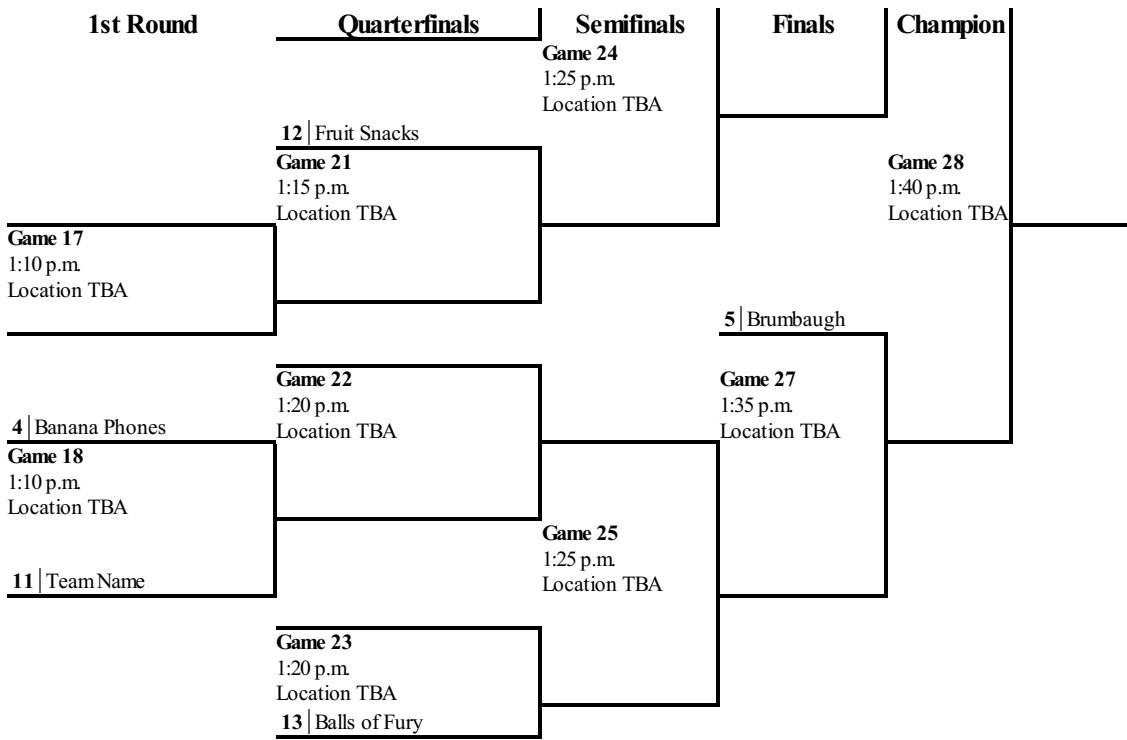

Bracket

***Game only if required**

Game 31 2:10 p.m. Location TBA (Champion) L30
