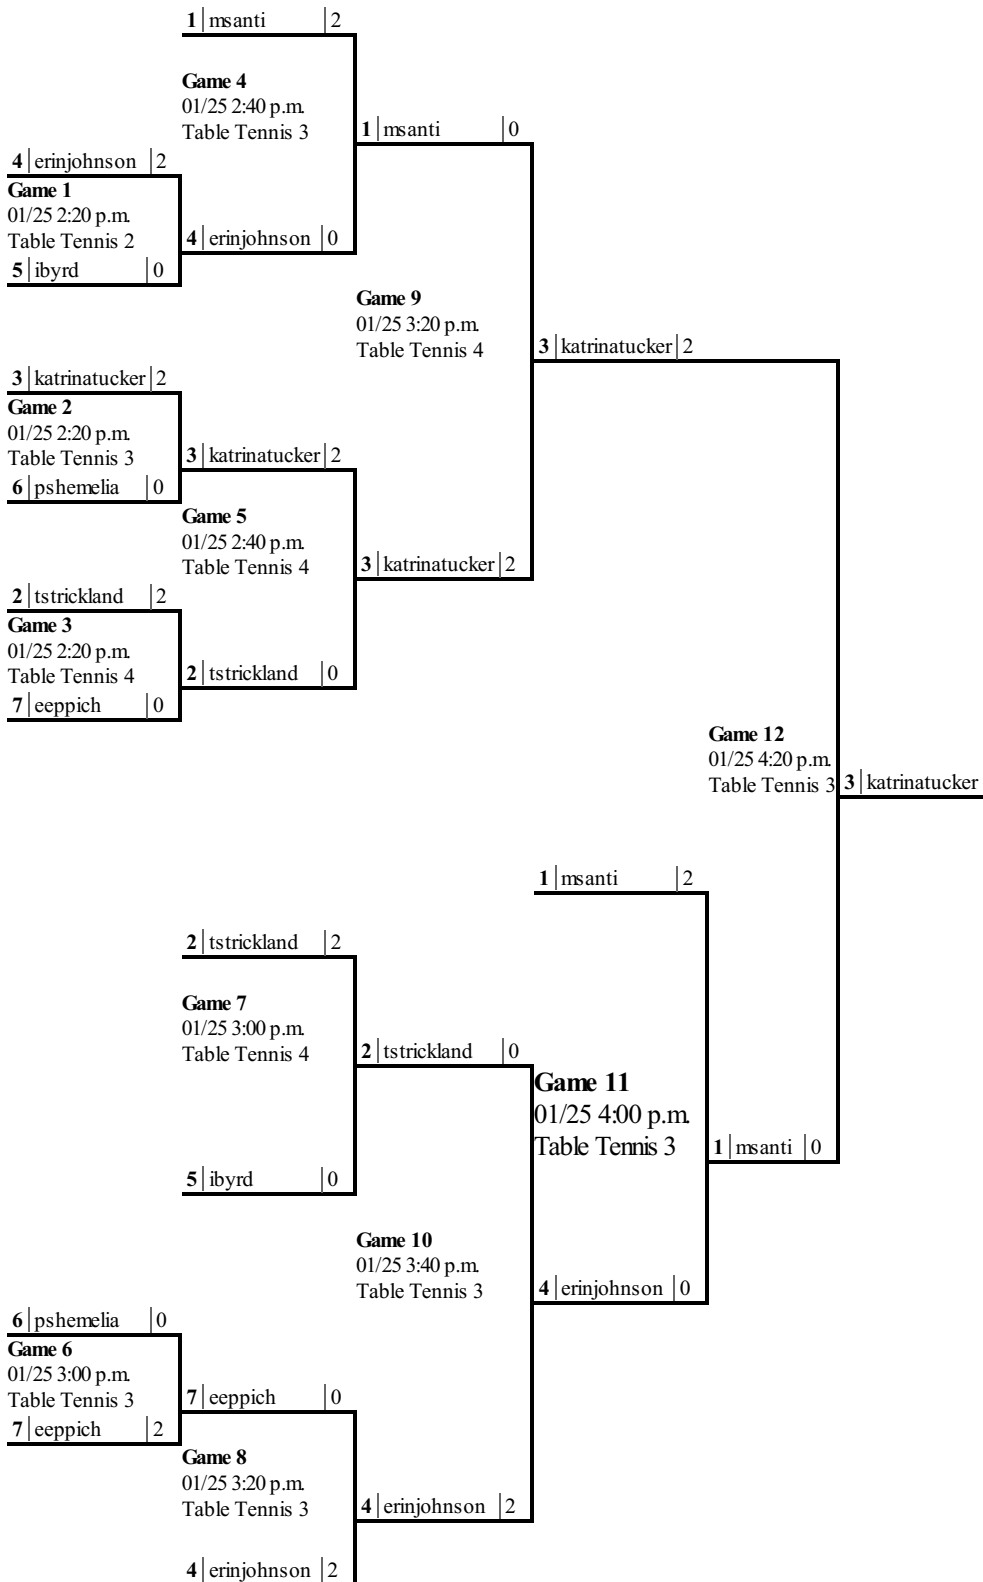

Bracket

Quarterfinals Semifinals Finals Champion

***Game only if required**

Game 13
01/25 4:40 p.m.
Table Tennis 3 | None
L12