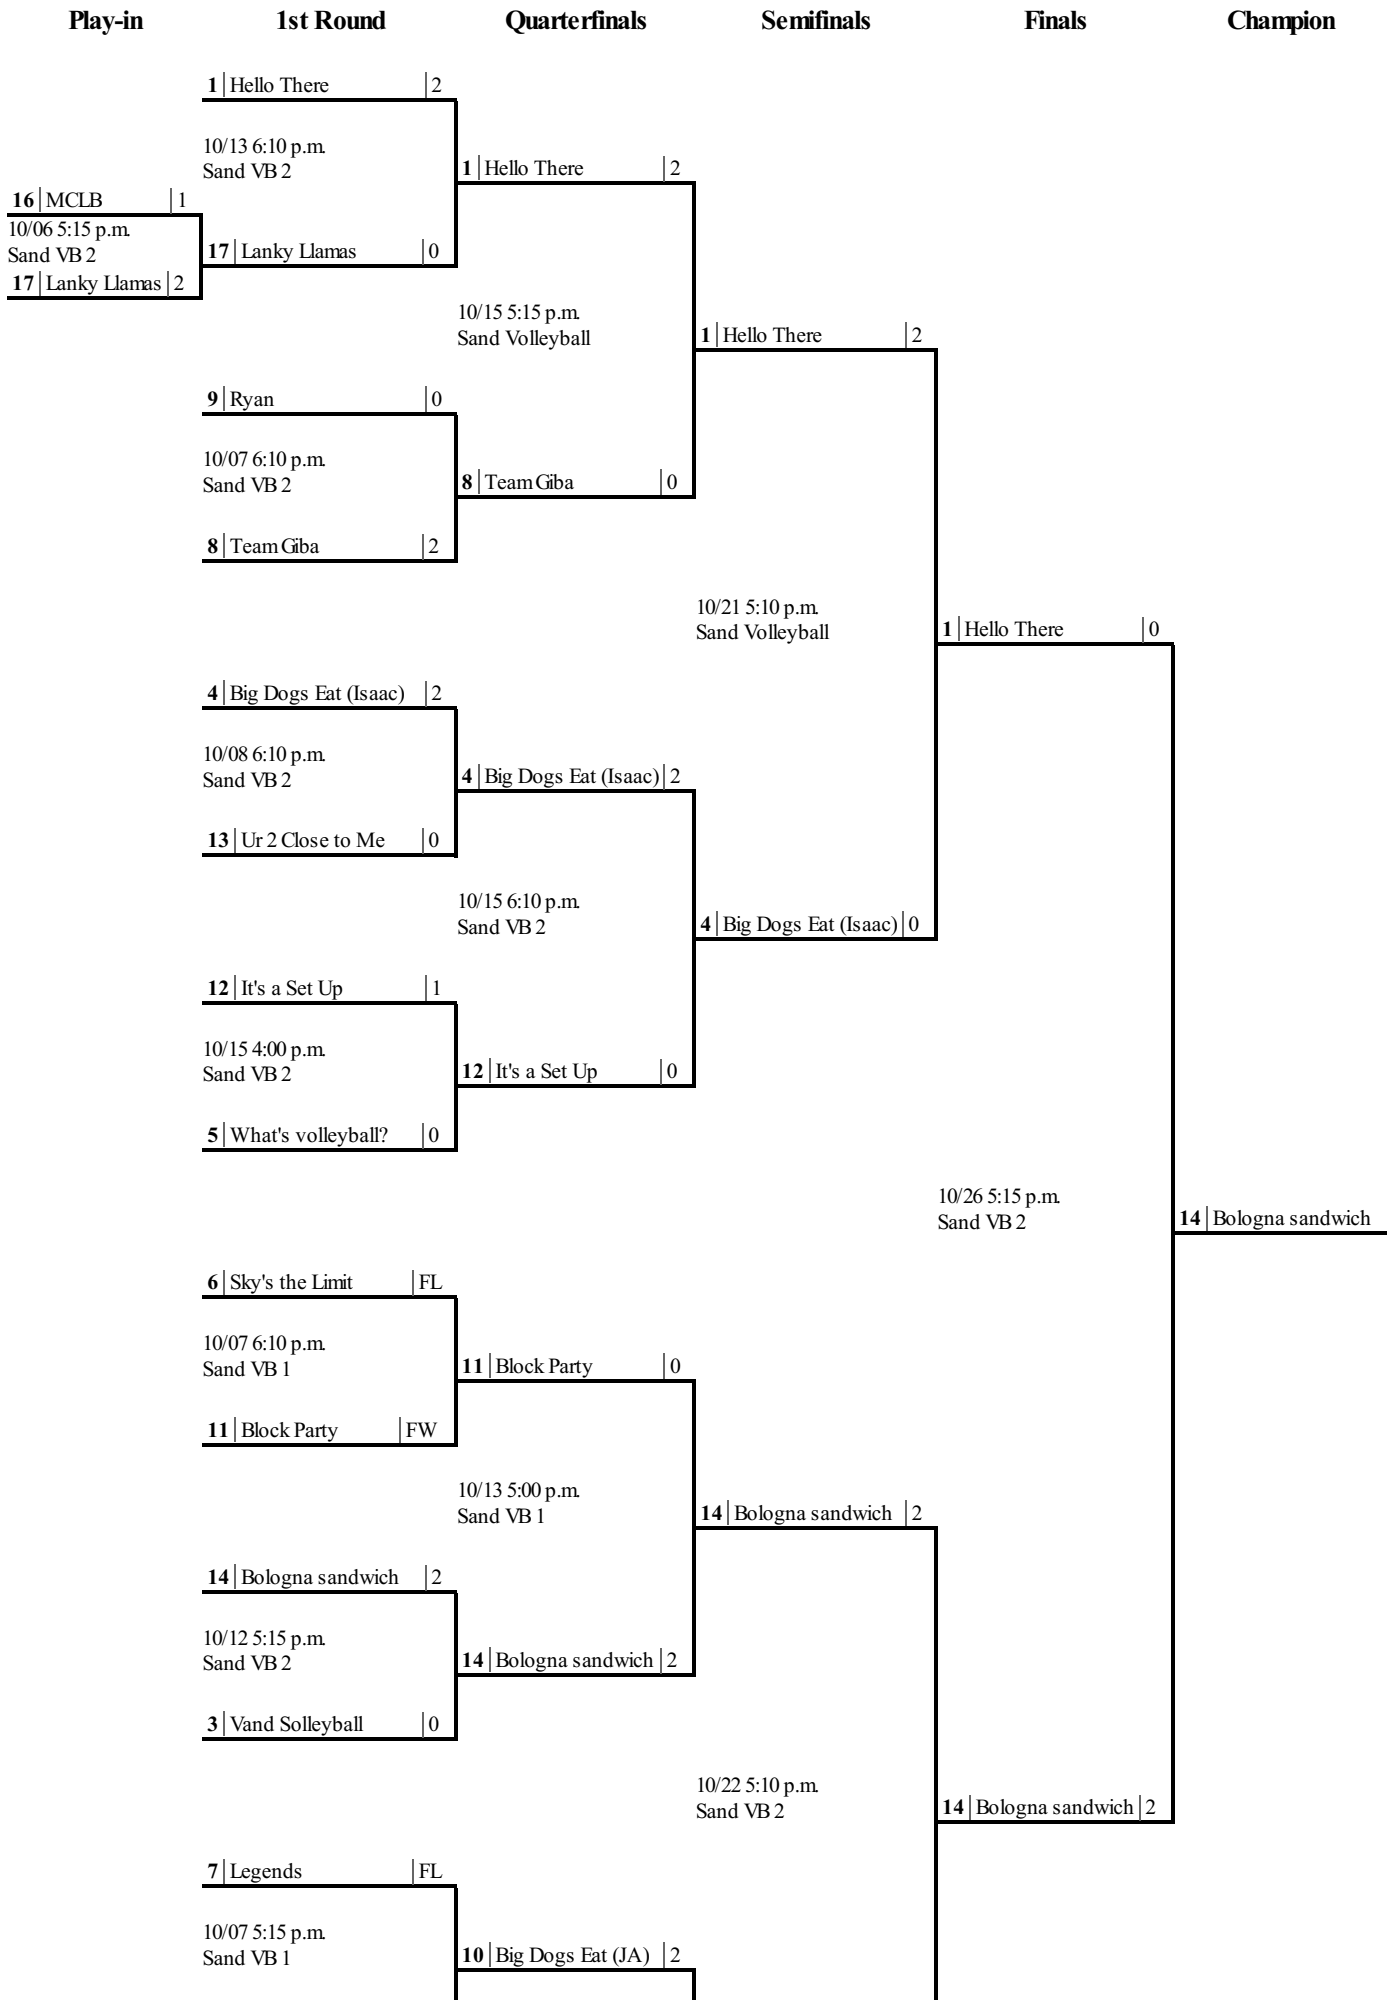

# Bracket

**Play-in**

**10 | Big Dogs Eat (JA) | FW**

**Quarterfinals**

**Semifinals**

**Finals**

**Champion**

10/13 5:15 p.m.  
Sand VB 2

**10 | Big Dogs Eat (JA) | 0**

**15 | Quarantine United | 0**

10/06 5:15 p.m.  
Sand VB 1

**2 | Empire Spikes Back | 0**

**2 | Empire Spikes Back | 2**